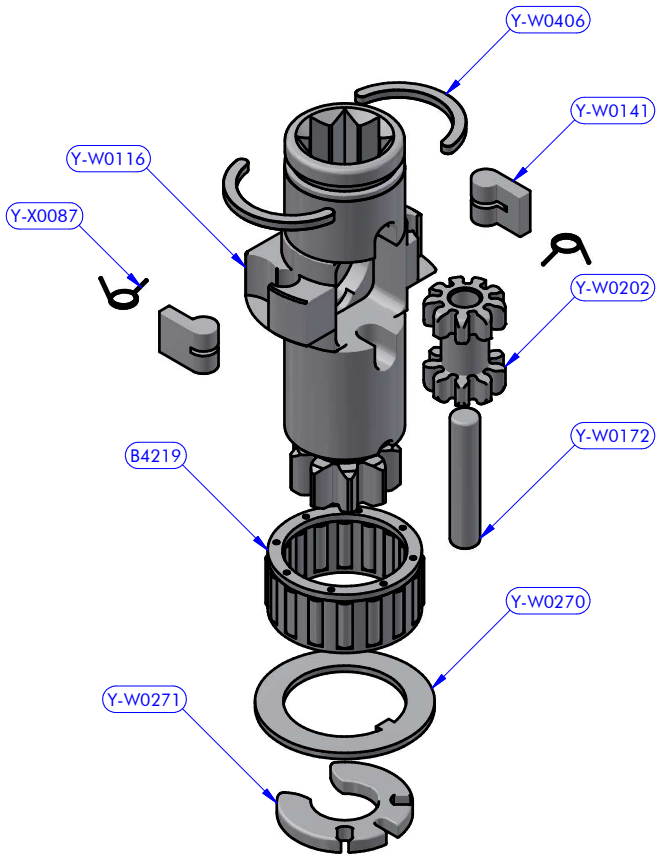

PART LIST			
CODE	DESCRIPTION	MATERIAL	Q.TY
Y-W0001	Upper cap	S.Steel	1
Y-W0004	Upper cap	Plastic	1
Y-W0013	Stripper	Plastic	1
Y-W0143	ST plug	Plastic	3
Y-W0720	Opening tool	S.Steel	1
Y-W0918	Upper disk	Aluminium	1
Y-W1063	Self-tailing arm	Aluminium	1
Y-WA300	Drum	Various	1
Y-WA304	Base + Gears assy	Various	1
Y-X0137	Screw	S.Steel	1

Y-WA300
Drum XT30.2 AL/R + ST Disks

PART LIST			
CODE	DESCRIPTION	MATERIAL	Q.TY
Y-W0037	Foot control corps	Aluminium	1
Y-W0043	ST lower disk	Aluminium	1
Y-W0059	Drum	Aluminium	1
Y-W0265	Cylinder pin	S.Steel	4
Y-X0065	Screw	S.Steel	4
Y-X0078	Compression spring	S.Steel	4

Y-WA304
Base + Gears + Shaft assy XT30.2

PART LIST			
CODE	DESCRIPTION	MATERIAL	Q.TY
B6034	Roller bearing	Plastic / S.Steel	1
Y-W0073	Stem	Chromed brass	1
Y-W0090	Base	Aluminium	1
Y-W0154	I.D. tag	Aluminium	1
Y-W0267	Drum washer	Plastic	1
Y-W0284	Upper Stem	Chromed brass	1
Y-W1017	Cylinder pin	S.Steel	2
Y-WA265	Gears kit	Various	1
Y-WA296	Main shaft assy	Various	1
Y-X0062	Screw	S.Steel	4

Y-WA296
Main shaft assy XT30.2

PART LIST			
CODE	DESCRIPTION	MATERIAL	Q.TY
B4219	Roller bearing	Plastic / S.Steel	1
Y-W0116	Main shaft	S.Steel	1
Y-W0141	Pawl	S.Steel	2
Y-W0172	Gear axis	S.Steel	1
Y-W0202	Satellite gear	Bronze	1
Y-W0270	Special washer	S.Steel	1
Y-W0271	Sector	Plastic	1
Y-W0406	Half-ring	Brass	2
Y-X0087	Torsion spring	S.Steel	2