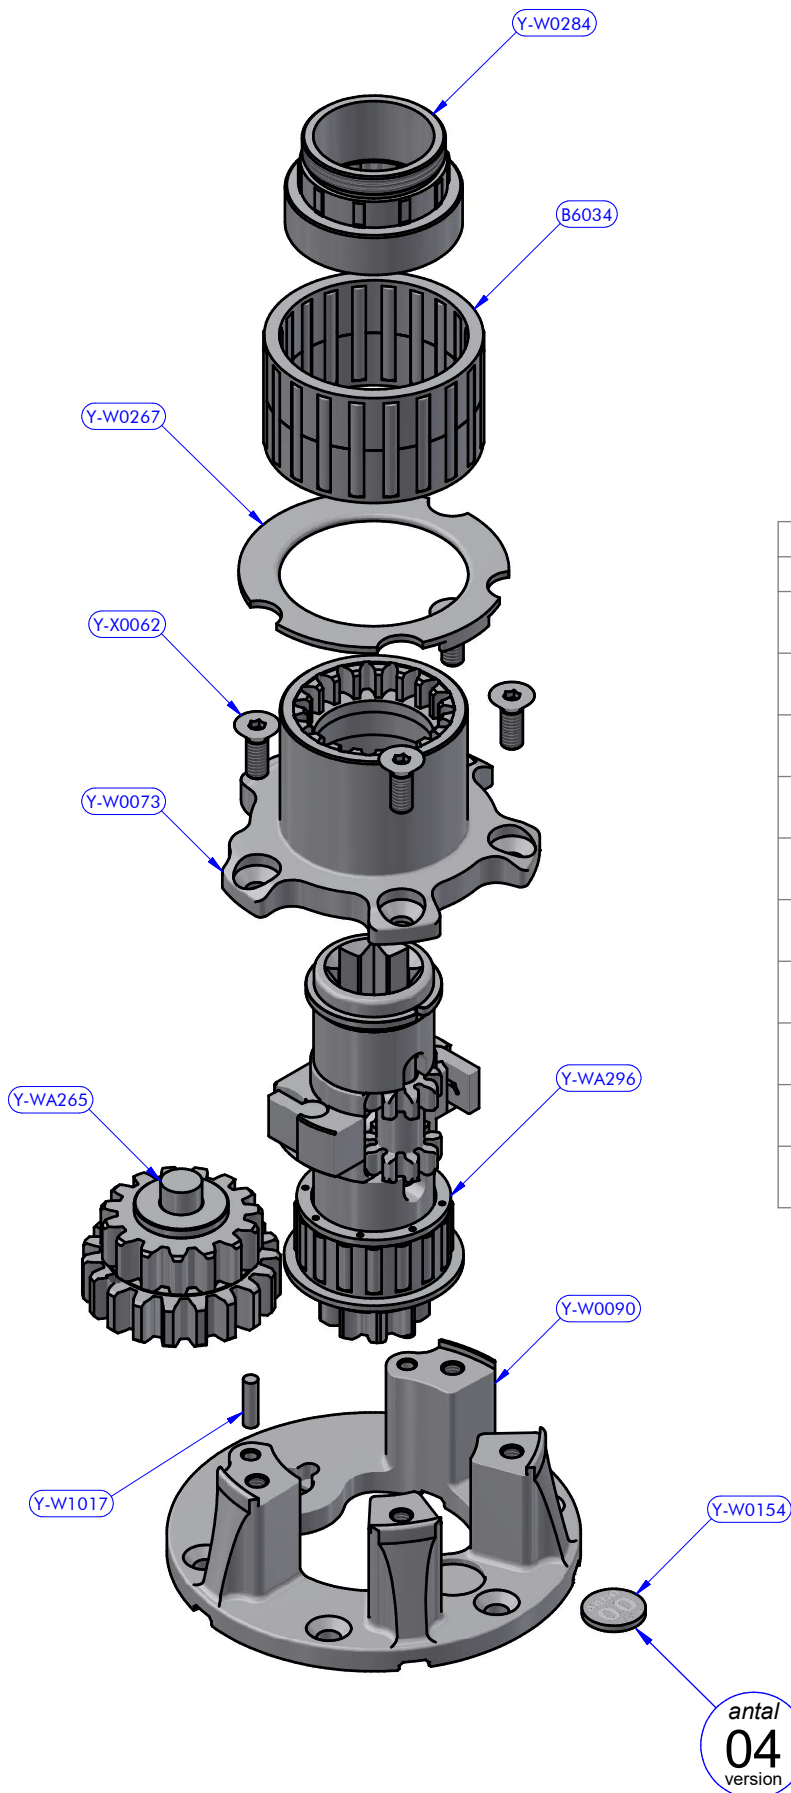

PART LIST			
CODE	DESCRIPTION	MATERIAL	Q.TY
Y-W0001	Upper cap	S.Steel	1
Y-W0004	Upper cap	Plastic	1
Y-W0013	Stripper	Plastic	1
Y-W0143	ST plug	Plastic	3
Y-W0720	Opening tool	S.Steel	1
Y-W0918	Upper disk	Aluminium	1
Y-W1063	Self-tailing arm	Aluminium	1
Y-WA300	Drum	Various	1
Y-WA304	Base + Gears assy	Various	1
Y-X0137	Screw	S.Steel	1

Y-WA300
Drum XT30.2 AL/R + ST Disks

PART LIST			
CODE	DESCRIPTION	MATERIAL	Q.TY
Y-W0037	Foot control corps	Aluminium	1
Y-W0043	ST lower disk	Aluminium	1
Y-W0059	Drum	Aluminium	1
Y-W0265	Cylinder pin	S.Steel	4
Y-X0065	Screw	S.Steel	4
Y-X0078	Compression spring	S.Steel	4

Y-WA304
Base + Gears + Shaft assy XT30.2

PART LIST			
CODE	DESCRIPTION	MATERIAL	Q.TY
B6034	Roller bearing	Plastic / S.Steel	1
Y-W0073	Stem	Chromed brass	1
Y-W0090	Base	Aluminium	1
Y-W0154	I.D. tag	Aluminium	1
Y-W0267	Drum washer	Plastic	1
Y-W0284	Upper Stem	Chromed brass	1
Y-W1017	Cylinder pin	S.Steel	2
Y-WA265	Gears kit	Various	1
Y-WA296	Main shaft assy	Various	1
Y-X0062	Screw	S.Steel	4

Y-WA296
Main shaft assy XT30.2

PART LIST			
CODE	DESCRIPTION	MATERIAL	Q.TY
B4219	Roller bearing	Plastic / S.Steel	1
Y-W0116	Main shaft	S.Steel	1
Y-W0141	Pawl	S.Steel	2
Y-W0172	Gear axis	S.Steel	1
Y-W0202	Satellite gear	Bronze	1
Y-W0270	Special washer	S.Steel	1
Y-W0271	Sector	Plastic	1
Y-W0406	Half-ring	Brass	2
Y-X0087	Torsion spring	S.Steel	2