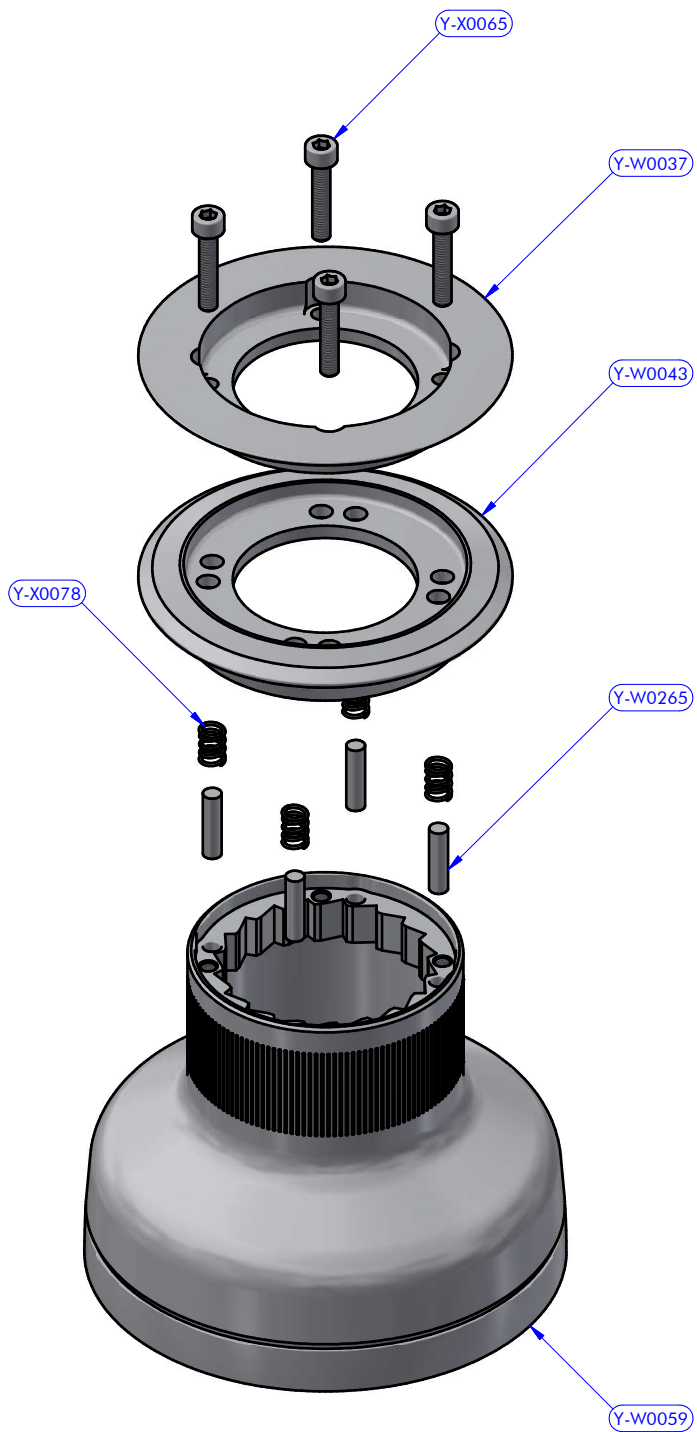

PART LIST			
CODE	DESCRIPTION	MATERIAL	Q.TY
Y-W0001	Upper cap	S.Steel	1
Y-W0004	Upper cap	Plastic	1
Y-W0013	Stripper	Plastic	1
Y-W0143	ST plug	Plastic	3
Y-W0720	Opening tool	S.Steel	1
Y-W0918	Upper disk	Aluminium	1
Y-W1063	Self-tailing arm	Aluminium	1
Y-WA300	Drum	Various	1
Y-WA304	Base + Gears assy	Various	1
Y-X0137	Screw	S.Steel	1

Y-WA300
Drum XT30.2 AL/R + ST Disks

PART LIST			
CODE	DESCRIPTION	MATERIAL	Q.TY
Y-W0037	Foot control corps	Aluminium	1
Y-W0043	ST lower disk	Aluminium	1
Y-W0059	Drum	Aluminium	1
Y-W0265	Cylinder pin	S.Steel	4
Y-X0065	Screw	S.Steel	4
Y-X0078	Compression spring	S.Steel	4

Y-WA304
Base + Gears + Shaft assy XT30.2

PART LIST			
CODE	DESCRIPTION	MATERIAL	Q.TY
B6034	Roller bearing	Plastic / S.Steel	1
Y-W0073	Stem	Chromed brass	1
Y-W0090	Base	Aluminium	1
Y-W0154	I.D. tag	Aluminium	1
Y-W0267	Drum washer	Plastic	1
Y-W0284	Upper Stem	Chromed brass	1
Y-W1017	Cylinder pin	S.Steel	2
Y-WA265	Gears kit	Various	1
Y-WA296	Main shaft assy	Various	1
Y-X0062	Screw	S.Steel	4

Y-WA296
Main shaft assy XT30.2

PART LIST			
CODE	DESCRIPTION	MATERIAL	Q.TY
B4219	Roller bearing	Plastic / S.Steel	1
Y-W0116	Main shaft	S.Steel	1
Y-W0141	Pawl	S.Steel	2
Y-W0172	Gear axis	S.Steel	1
Y-W0202	Satellite gear	Bronze	1
Y-W0270	Special washer	S.Steel	1
Y-W0271	Sector	Plastic	1
Y-W0406	Half-ring	Brass	2
Y-X0087	Torsion spring	S.Steel	2