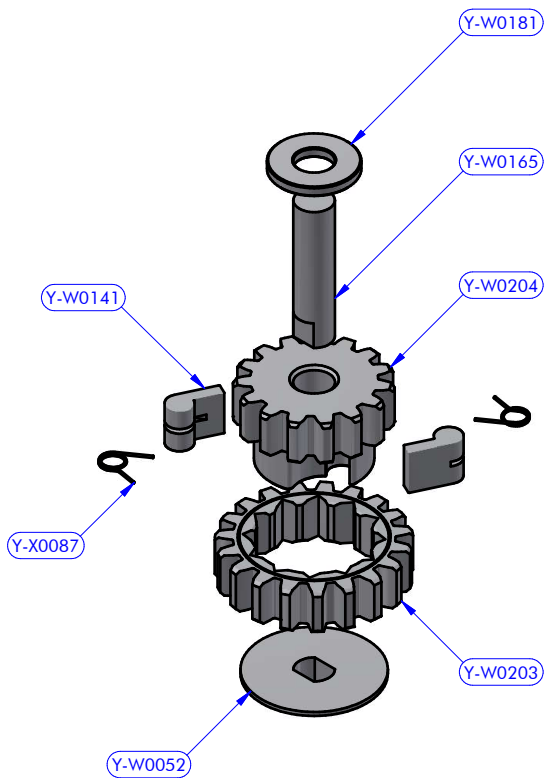

PART LIST			
CODE	DESCRIPTION	MATERIAL	Q.TY
Y-W0001	Upper cap	S.Steel	1
Y-W0004	Upper cap	Plastic	1
Y-W0013	Stripper	Plastic	1
Y-W0143	ST plug	Plastic	3
Y-W0720	Opening tool	S.Steel	1
Y-W0918	Upper disk	Aluminium	1
Y-W1063	Self-tailing arm	Aluminium	1
Y-WA300	Drum	Various	1
Y-WA304	Base + Gears assy	Various	1
Y-X0137	Screw	S.Steel	1

Y-WA300
Drum XT30.2 AL/R + ST Disks

PART LIST			
CODE	DESCRIPTION	MATERIAL	Q.TY
Y-W0037	Foot control corps	Aluminium	1
Y-W0043	ST lower disk	Aluminium	1
Y-W0059	Drum	Aluminium	1
Y-W0265	Cylinder pin	S.Steel	4
Y-X0065	Screw	S.Steel	4
Y-X0078	Compression spring	S.Steel	4

Y-WA304
Base + Gears + Shaft assy XT30.2

PART LIST			
CODE	DESCRIPTION	MATERIAL	Q.TY
B6034	Roller bearing	Plastic / S.Steel	1
Y-W0073	Stem	Chromed brass	1
Y-W0090	Base	Aluminium	1
Y-W0154	I.D. tag	Aluminium	1
Y-W0267	Drum washer	Plastic	1
Y-W0284	Upper Stem	Chromed brass	1
Y-W1017	Cylinder pin	S.Steel	2
Y-WA265	Gears kit	Various	1
Y-WA296	Main shaft assy	Various	1
Y-X0062	Screw	S.Steel	4

Y-WA296
Main shaft assy XT30.2

PART LIST			
CODE	DESCRIPTION	MATERIAL	Q.TY
B4219	Roller bearing	Plastic / S.Steel	1
Y-W0116	Main shaft	S.Steel	1
Y-W0141	Pawl	S.Steel	2
Y-W0172	Gear axis	S.Steel	1
Y-W0202	Satellite gear	Bronze	1
Y-W0270	Special washer	S.Steel	1
Y-W0271	Sector	Plastic	1
Y-W0406	Half-ring	Brass	2
Y-X0087	Torsion spring	S.Steel	2